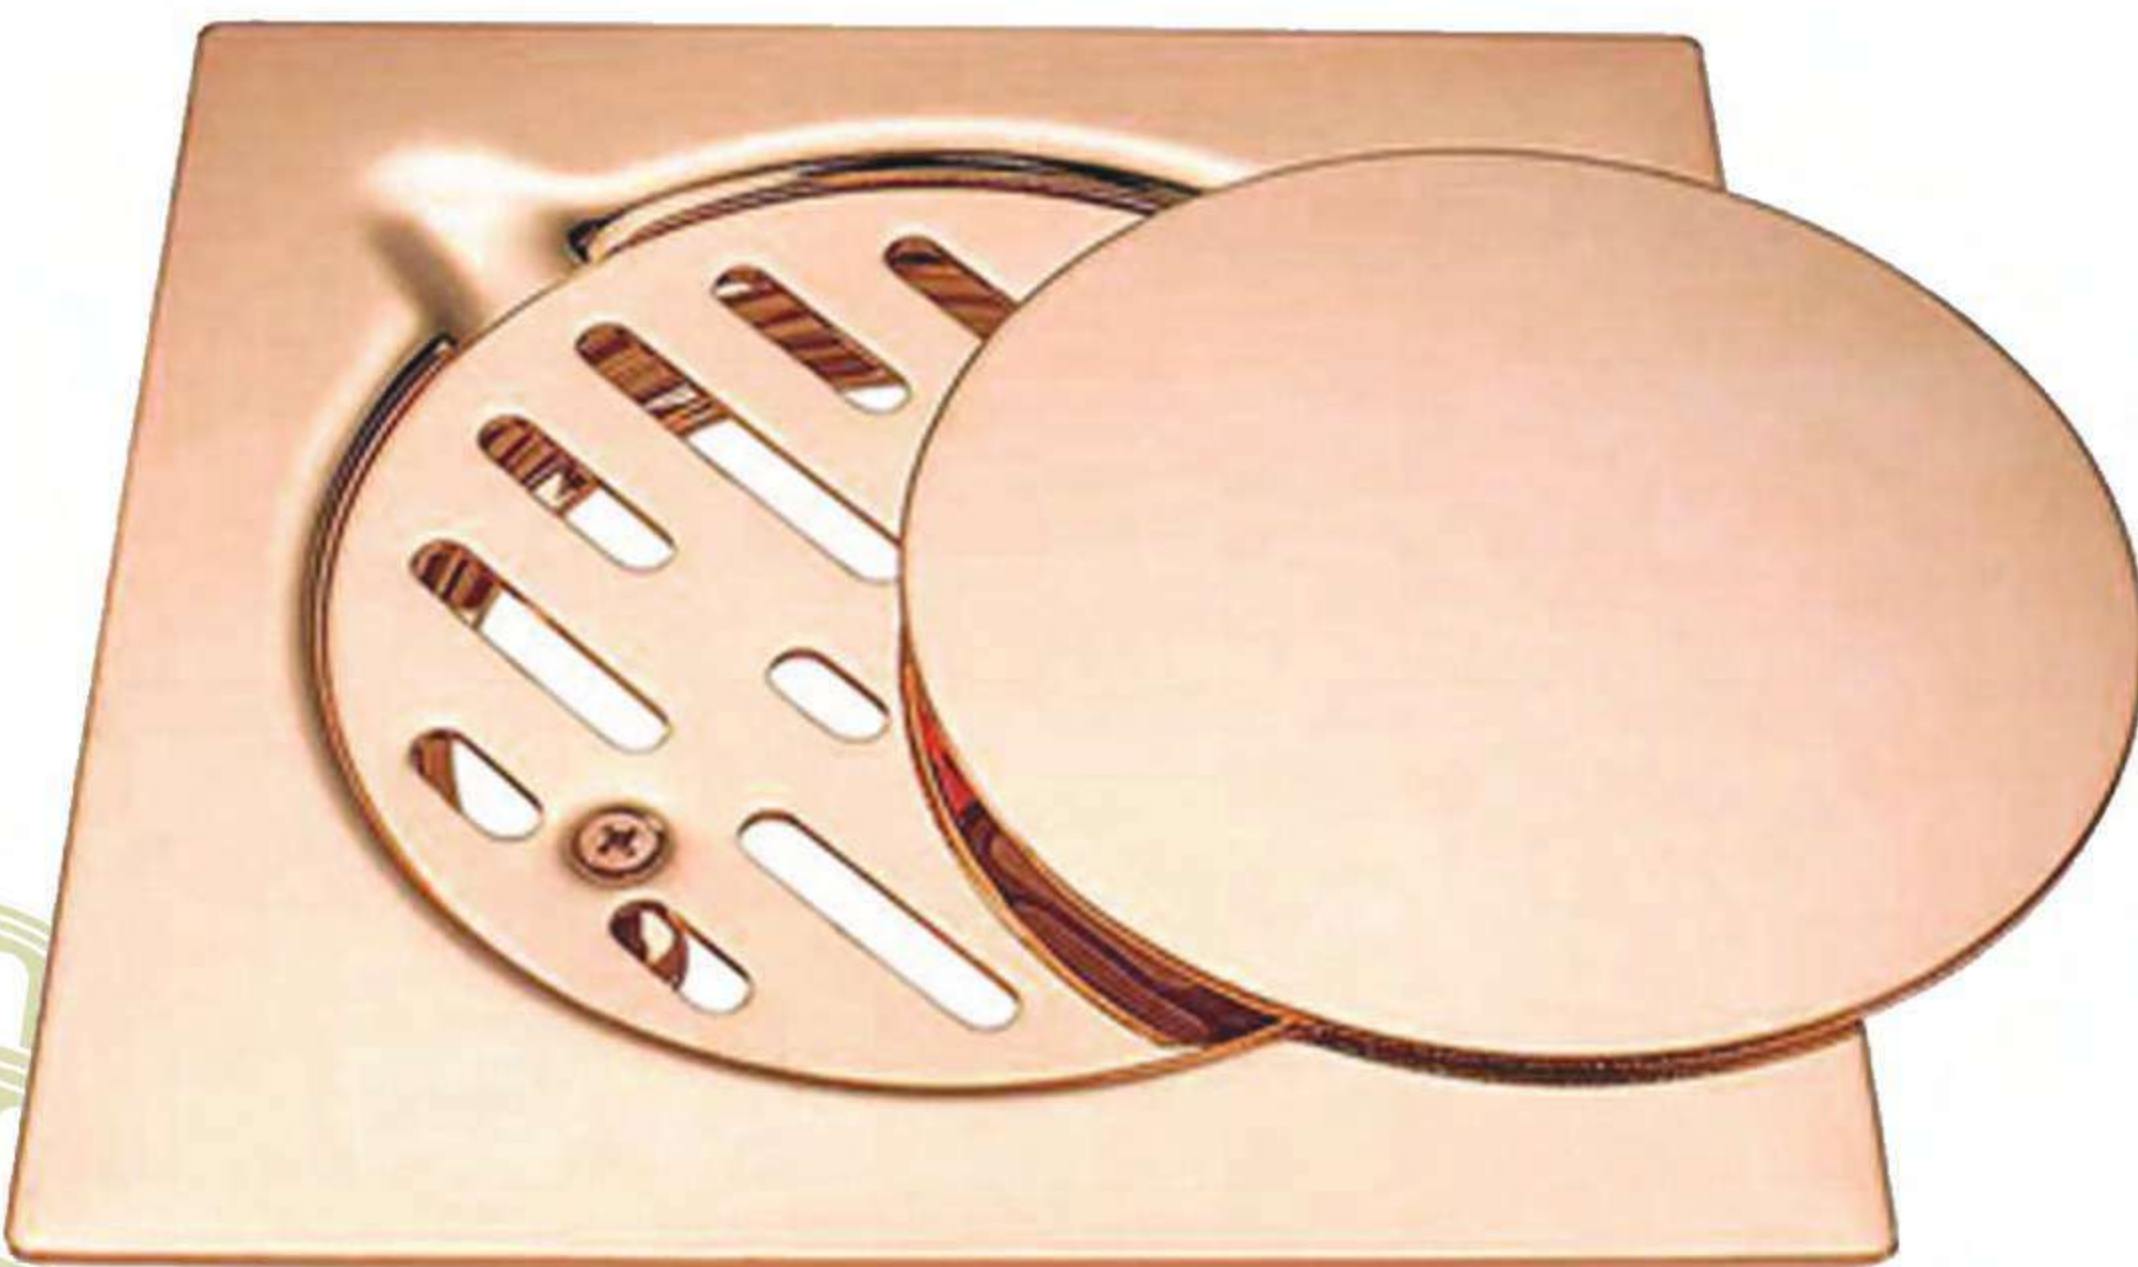

3 Piece Set 15X15 cm
Color: Rose Gold Plated

60 67 103